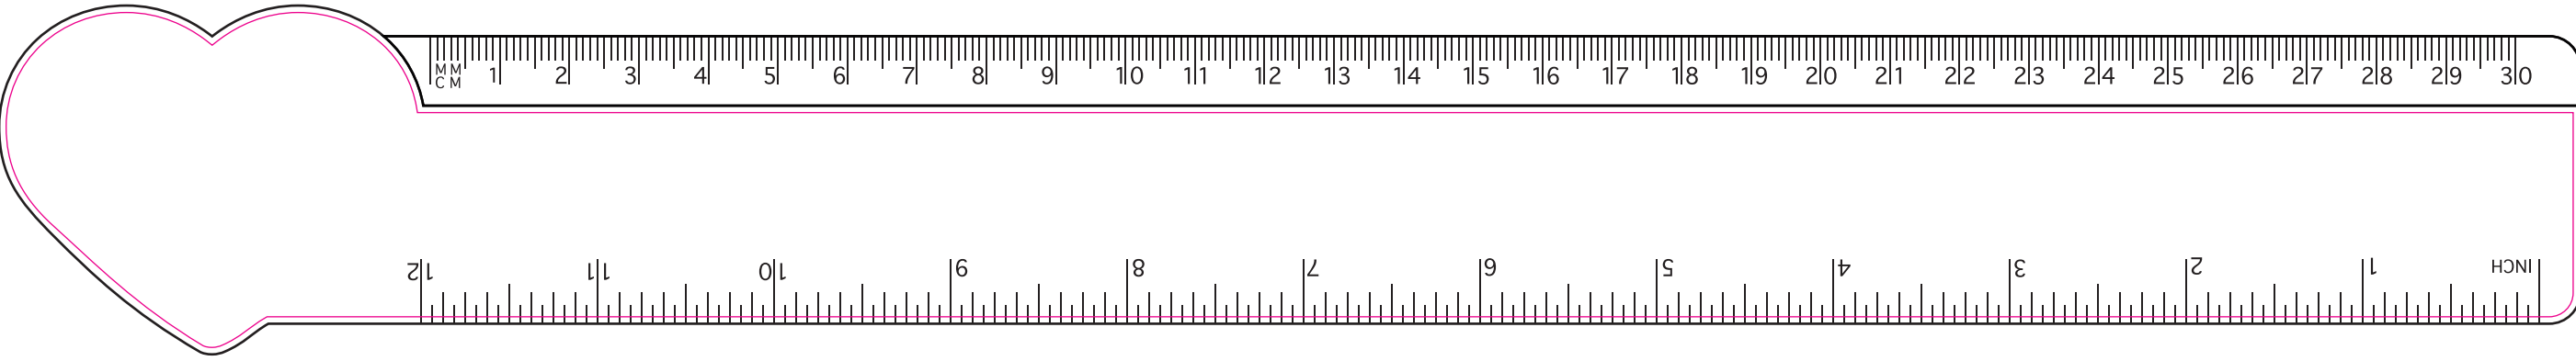

# RU1204 - Heart Shaped 12inch Ruler - White

Product Dimension(mm): 371x50

### Minimum Print Restrictions (Digital)

- Line thickness (0.2mm) 
- Reversed Line (0.2mm) 
- Text (3pt) 
- Reversed Text (4pt) 

Any lines or text below these restrictions will result in a loss of detail when printed

### Actual Artwork Size(s):

Artwork = 

### Available Print Area(s):

 Digital = 369x48mm